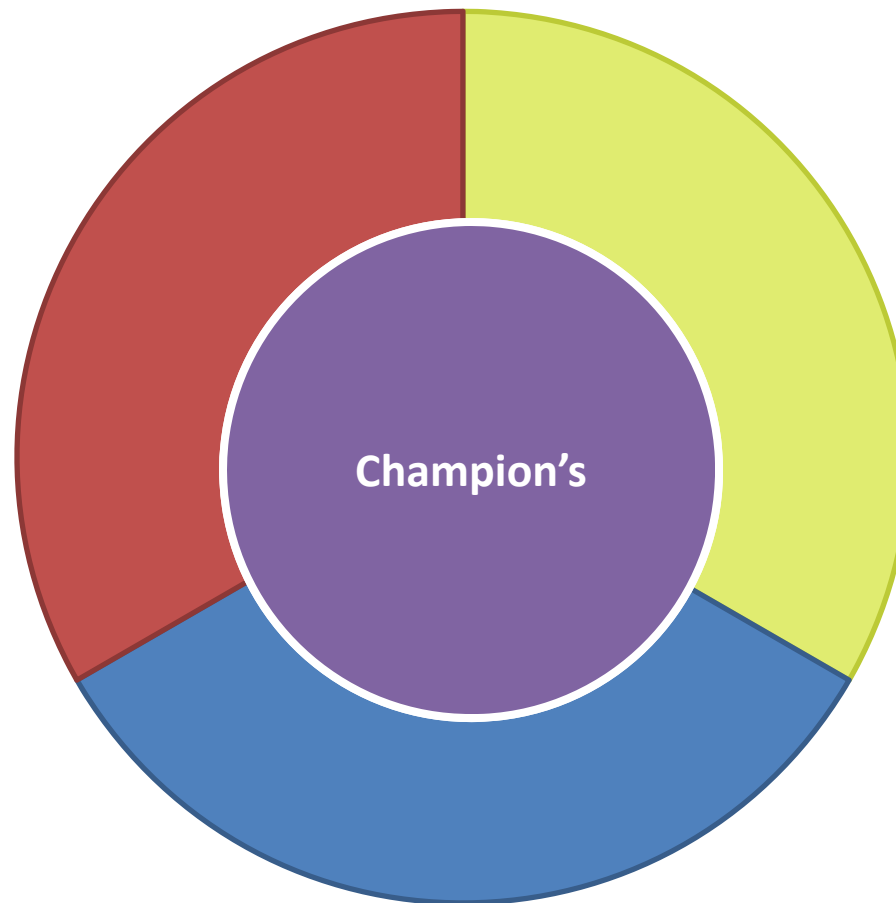

Champion's Award Weighting and Requirements

**1/3 Robot
Design**
+
1/3 Project
+
**1/3 Core
Values**

Based on strong performance across all three judged areas AND additional requirements:

Robot

- Robot Game score in top 40% of teams

Project

- Team must complete all 3 parts

Core Values

- Team must adhere to all Core Values