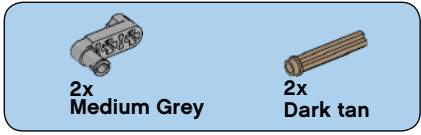

FIRST® LEGO® League

1

2

3

2x
Dark tan

4

2x
Medium Grey

5