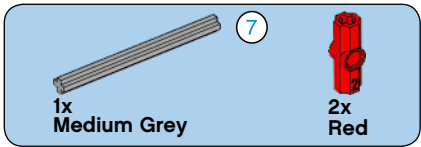

FIRST® LEGO® League

1

2

3

2x
Dark tan

4

2x
Medium Grey

5