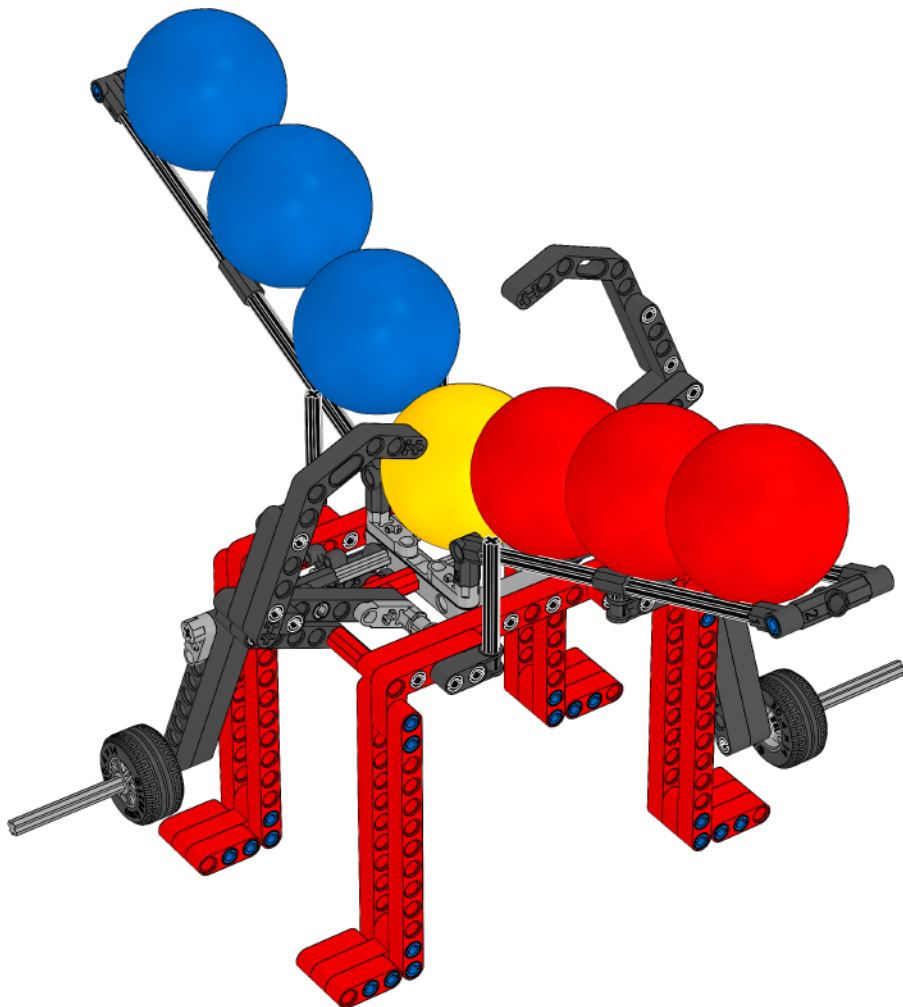

FIRST® LEGO® League

1

2

3

2x
Dark tan

4

2x
Medium Grey

5

14

15

16

17

18

4x

19

8x
Black

20

21

22

1x
Medium Grey

23

1x
Medium Grey

24

25

2x

26

27

28

29

30

4

2x