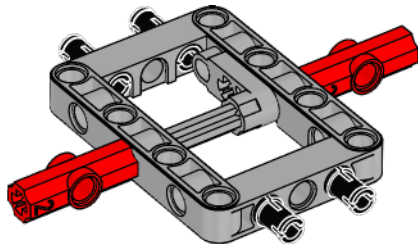

FIRST® LEGO® League

1

2

3

2x
Dark tan

4

2x
Medium Grey

5