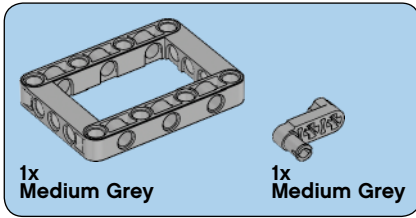

FIRST® LEGO® League

1

2

3

2x
Dark tan

4

2x
Medium Grey

5