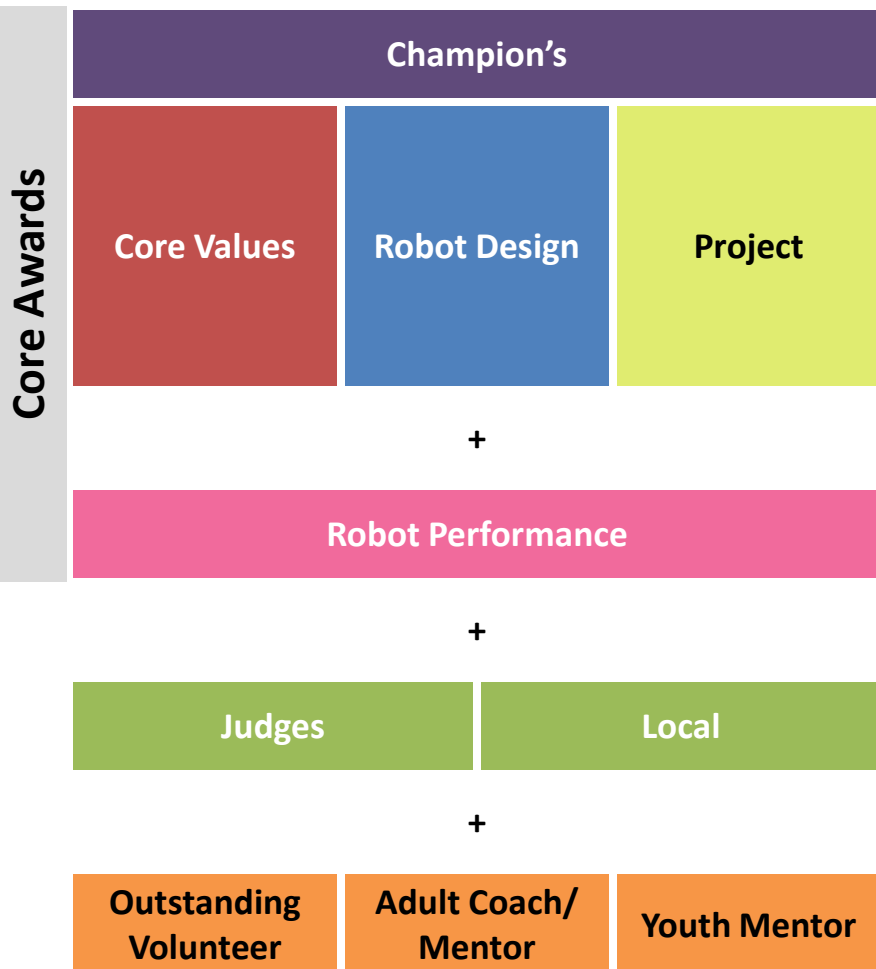

# Condensed Award Structure

Option for Qualifier of any size

FIRST®LEGO®League

## Required Awards:

- 1<sup>st</sup> place Champion's Award (at a minimum)
- All other Core Awards given to equal depth
  - Determined by overall rank in that area
- Robot Performance