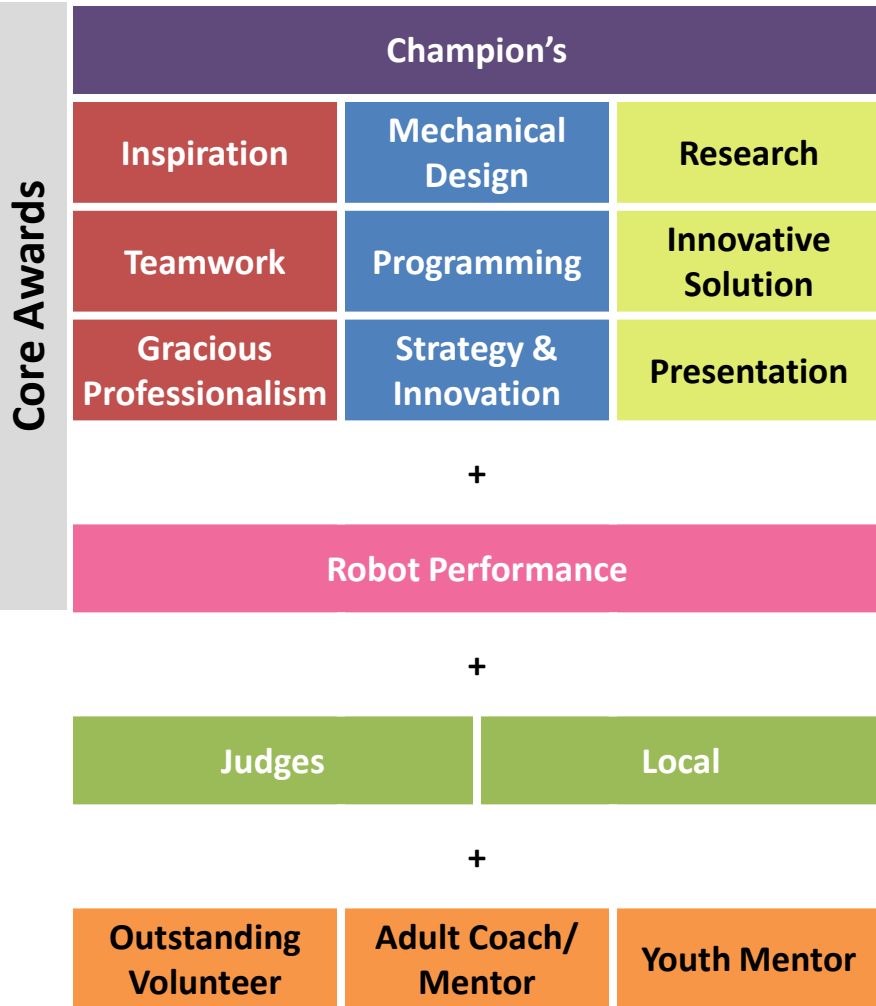

# Expanded Award Structure

All Championships / Option for Qualifier of any size

FIRST® LEGO® League

- **Champion's Award given to 1<sup>st</sup> and 2<sup>nd</sup> place (or more if desired)**
  - Only 1<sup>st</sup> place required for Qualifier
- **All other Core Awards given to equal depth**
  - Optional 2<sup>nd</sup> place Robot Performance if Champion's provided to at least 2<sup>nd</sup> place

## Required Awards:

- **1<sup>st</sup> place Champion's Award (at a minimum)**
- **All other Core Awards given to equal depth**
  - Determined by overall rank in that area
- **Robot Performance**