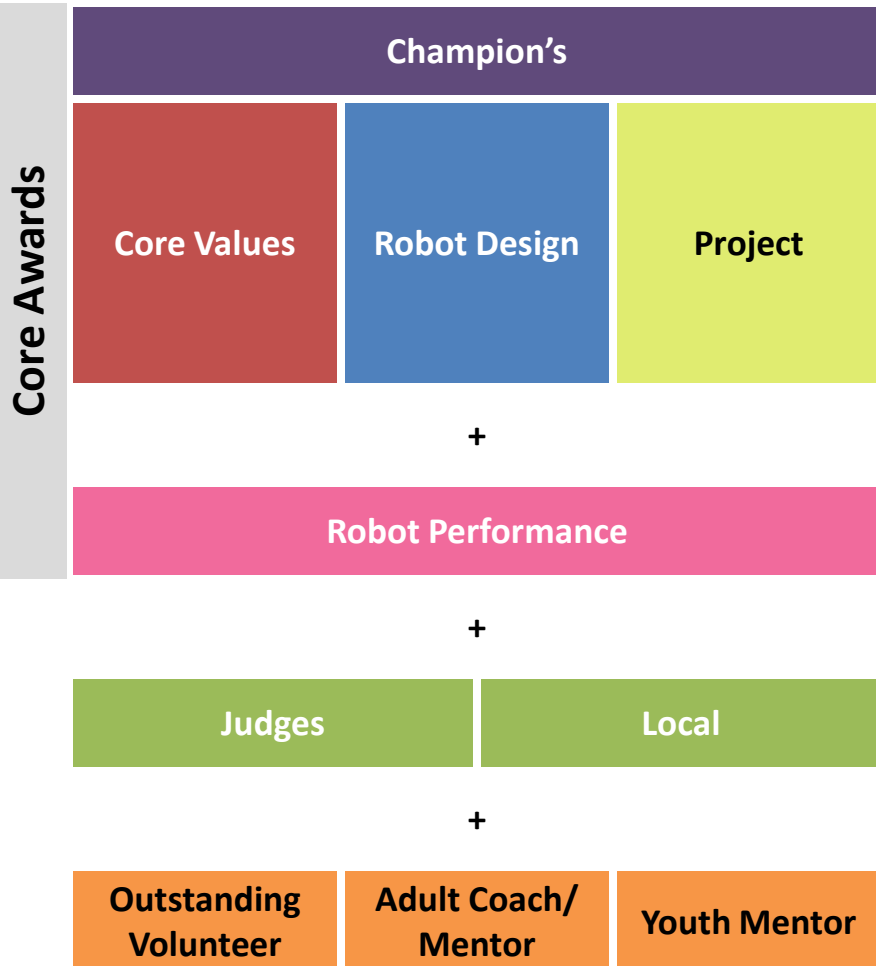

# Expanded Award Structure

All Championships / Option for Qualifier of any size

FIRST® LEGO® League

- **Champion's Award given to 1<sup>st</sup> and 2<sup>nd</sup> place (or more if desired)**
  - Only 1<sup>st</sup> place required for Qualifier
- **All other Core Awards given to equal depth**
  - Optional 2<sup>nd</sup> place Robot Performance if Champion's provided to at least 2<sup>nd</sup> place

# Condensed Award Structure

Option for Qualifier of any size

FIRST®LEGO®League

## Required Awards:

- **1<sup>st</sup> place Champion's Award (at a minimum)**
- **All other Core Awards given to equal depth**
  - Determined by overall rank in that area
- **Robot Performance**