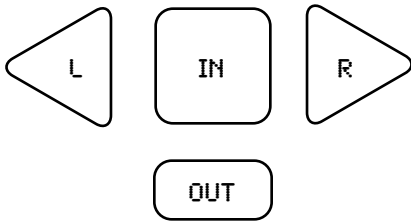

My Files

- Software Files
- NXT Files
- Sound Files
  - SAME FOR ALL ABOVE Run
  - Send
  - Delete

NXT Program

- Setup Instructions
- Programming UI

View

- Sound dB
- Sound dBA
- Reflected Light
- Ambient Light
- Light Sensor*
- Temperature °C*
- Temperature °F*
- Rotation*
- Motor Rotations
- Motor Degrees
- Touch
- Ultrasonic Inch
- Ultrasonic cm
  - SAME FOR ALL ABOVE Port 1
  - Port 2
  - Port 3
  - Port 4

Bluetooth

- My Contacts
  - Select
- Connections
  - 0 1 2 3
- Visibility
  - Visible
  - Invisible
- On/Off
  - On
  - Off
- Search

Settings

- Volume
  - Volume UI
- Sleep
  - Sleep UI
- NXT Version
  - Version Info
- Delete Files
  - Software Files
  - NXT Files
  - Sound Files
  - Try Me Files

Try Me

- Try Me Programs

NXT Navigation Map

*indicates a legacy sensor